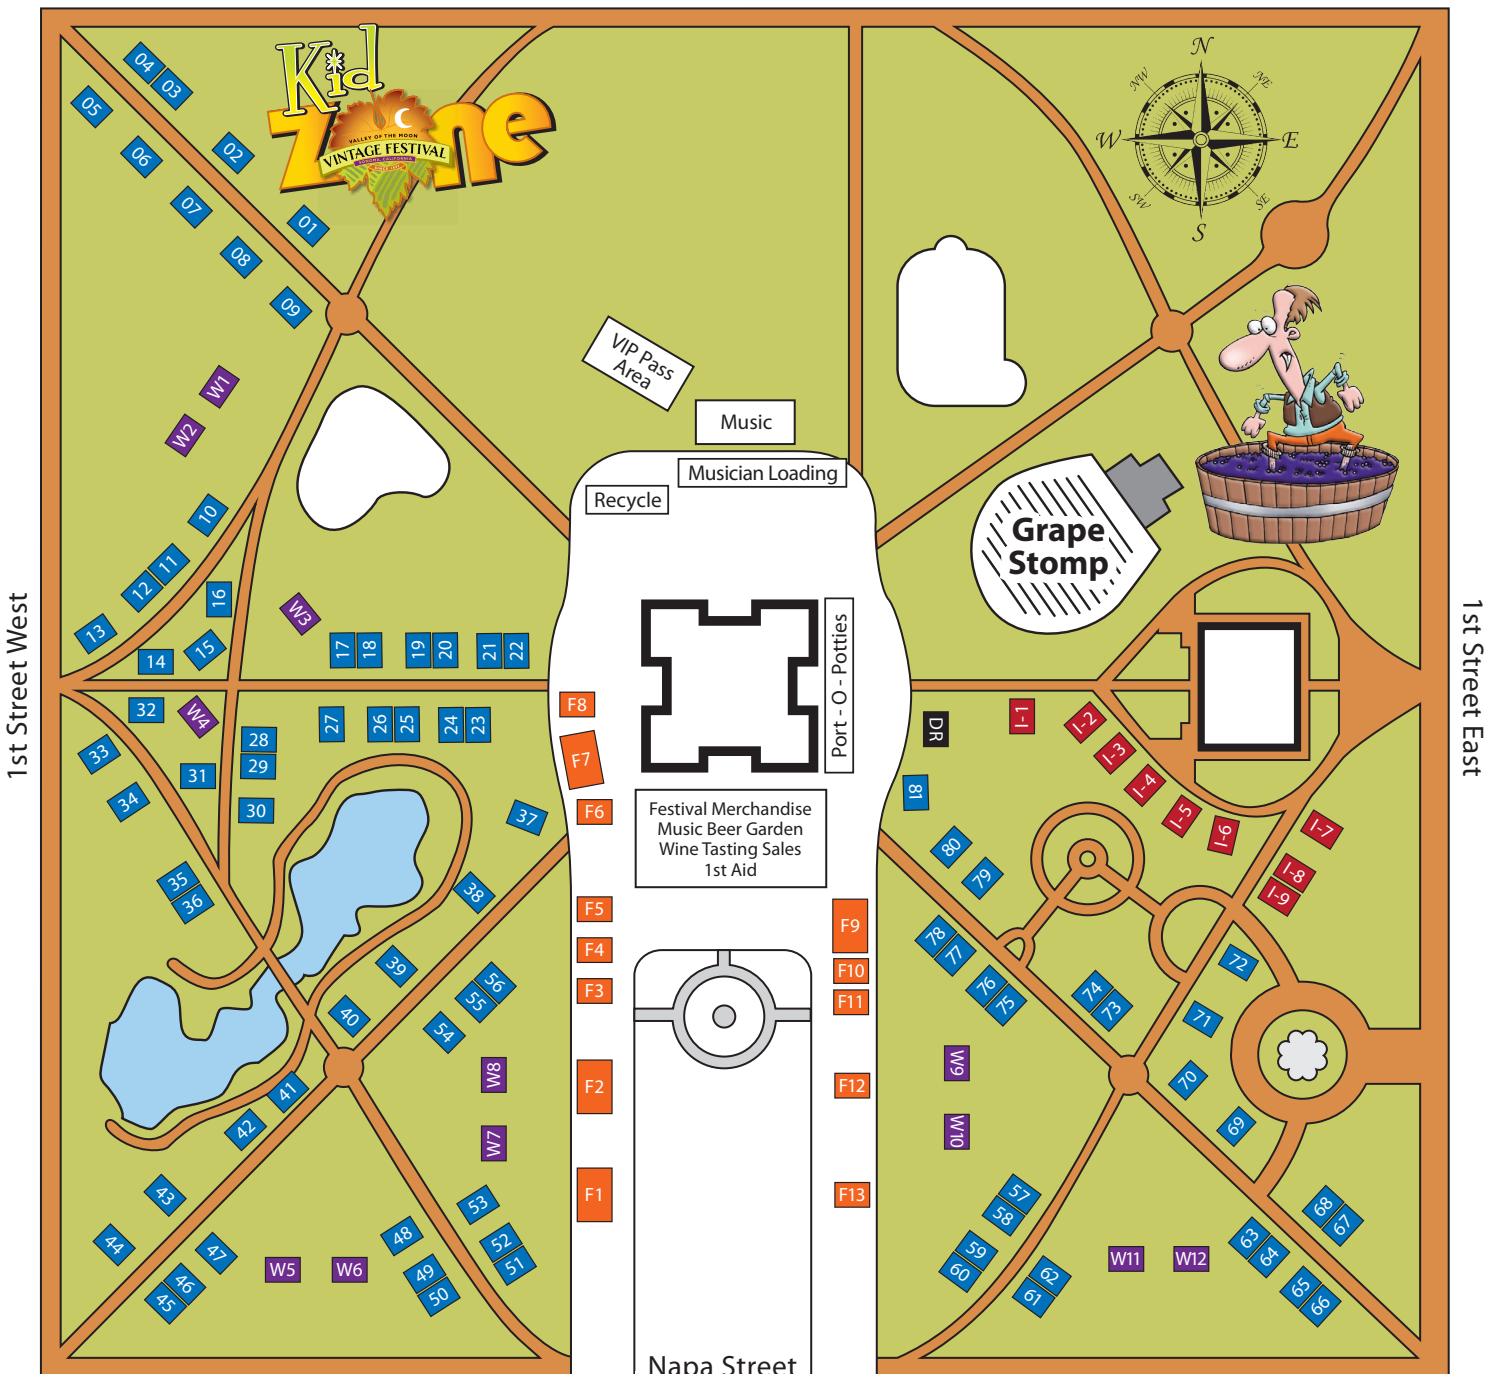

- 0 Numbers = Art Booths
- I I - Numbers = Information Booths
- F F - Numbers = Food Booths
- W W - Numbers = Wine Tasting
- DR DR = Destination Races

Spain Street

Napa Street

PARTICIPATING

Art, Food & Information Booths

FOOD BOOTHS

F1	Java Wagon	F9	VOM Lions Club
F2	Sonoma Volunteer Firefighters	F10	Whole Foods Market
F3	Outta This World Concessions	F11	Kurlander Soft Serve
F4	Mommy's Yammy's Mediterranean Foods	F12	Rancho Viejo
F5	Fish On! Chips	F13	Chai's
F6	Uncle Bill's Gourmet Corn Dogs		
F7	Odawgz	Kid	
F8	Kettlepop LLC	Zone	Pinky's Old Fashion Cotton Candy

INFO BOOTHS

I-5	Glen Ellen Village Fair - Quilt Raffle	I-8	Sonoma Valley Health & Recreation
I-6	Prima Medical Group	I-9	Veteran's of Foreign Wars
I-7	Relay for Life	I-11	Sonoma Valley Republican Women Federated

Fun and Game for all ages sponsored by Soroptimist International of Sonoma Valley